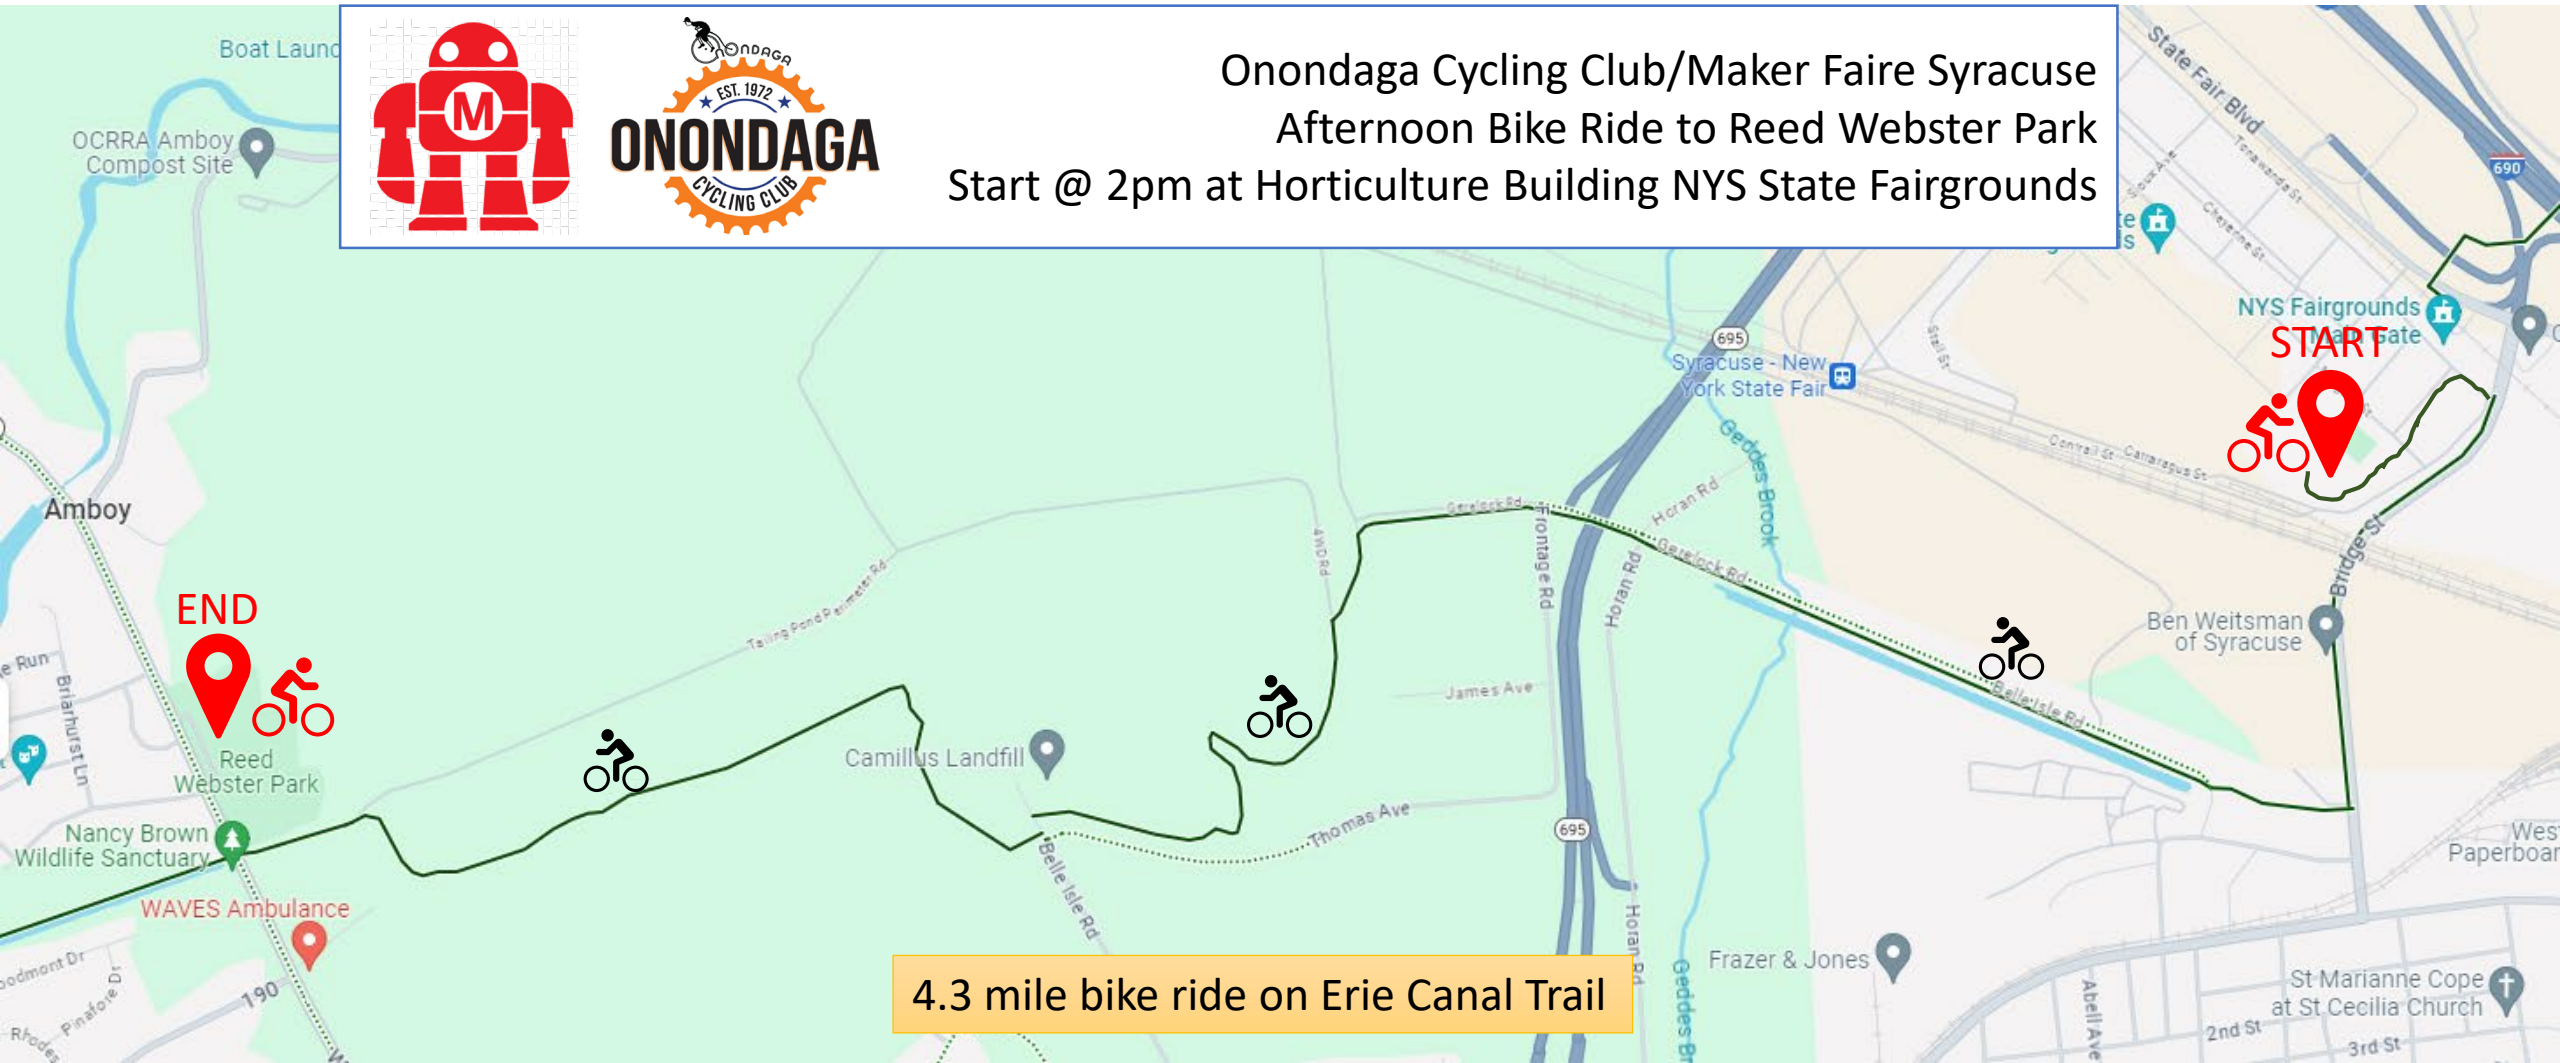

Onondaga Cycling Club/Maker Faire Syracuse Morning Bike Ride to Faire Start @ 9:30am at Reed Webster Park

4.3 mile bike ride on Erie Canal Trail

Onondaga Cycling Club/Maker Faire Syracuse
Afternoon Bike Ride to Reed Webster Park
Start @ 2pm at Horticulture Building NYS State Fairgrounds

4.3 mile bike ride on Erie Canal Trail