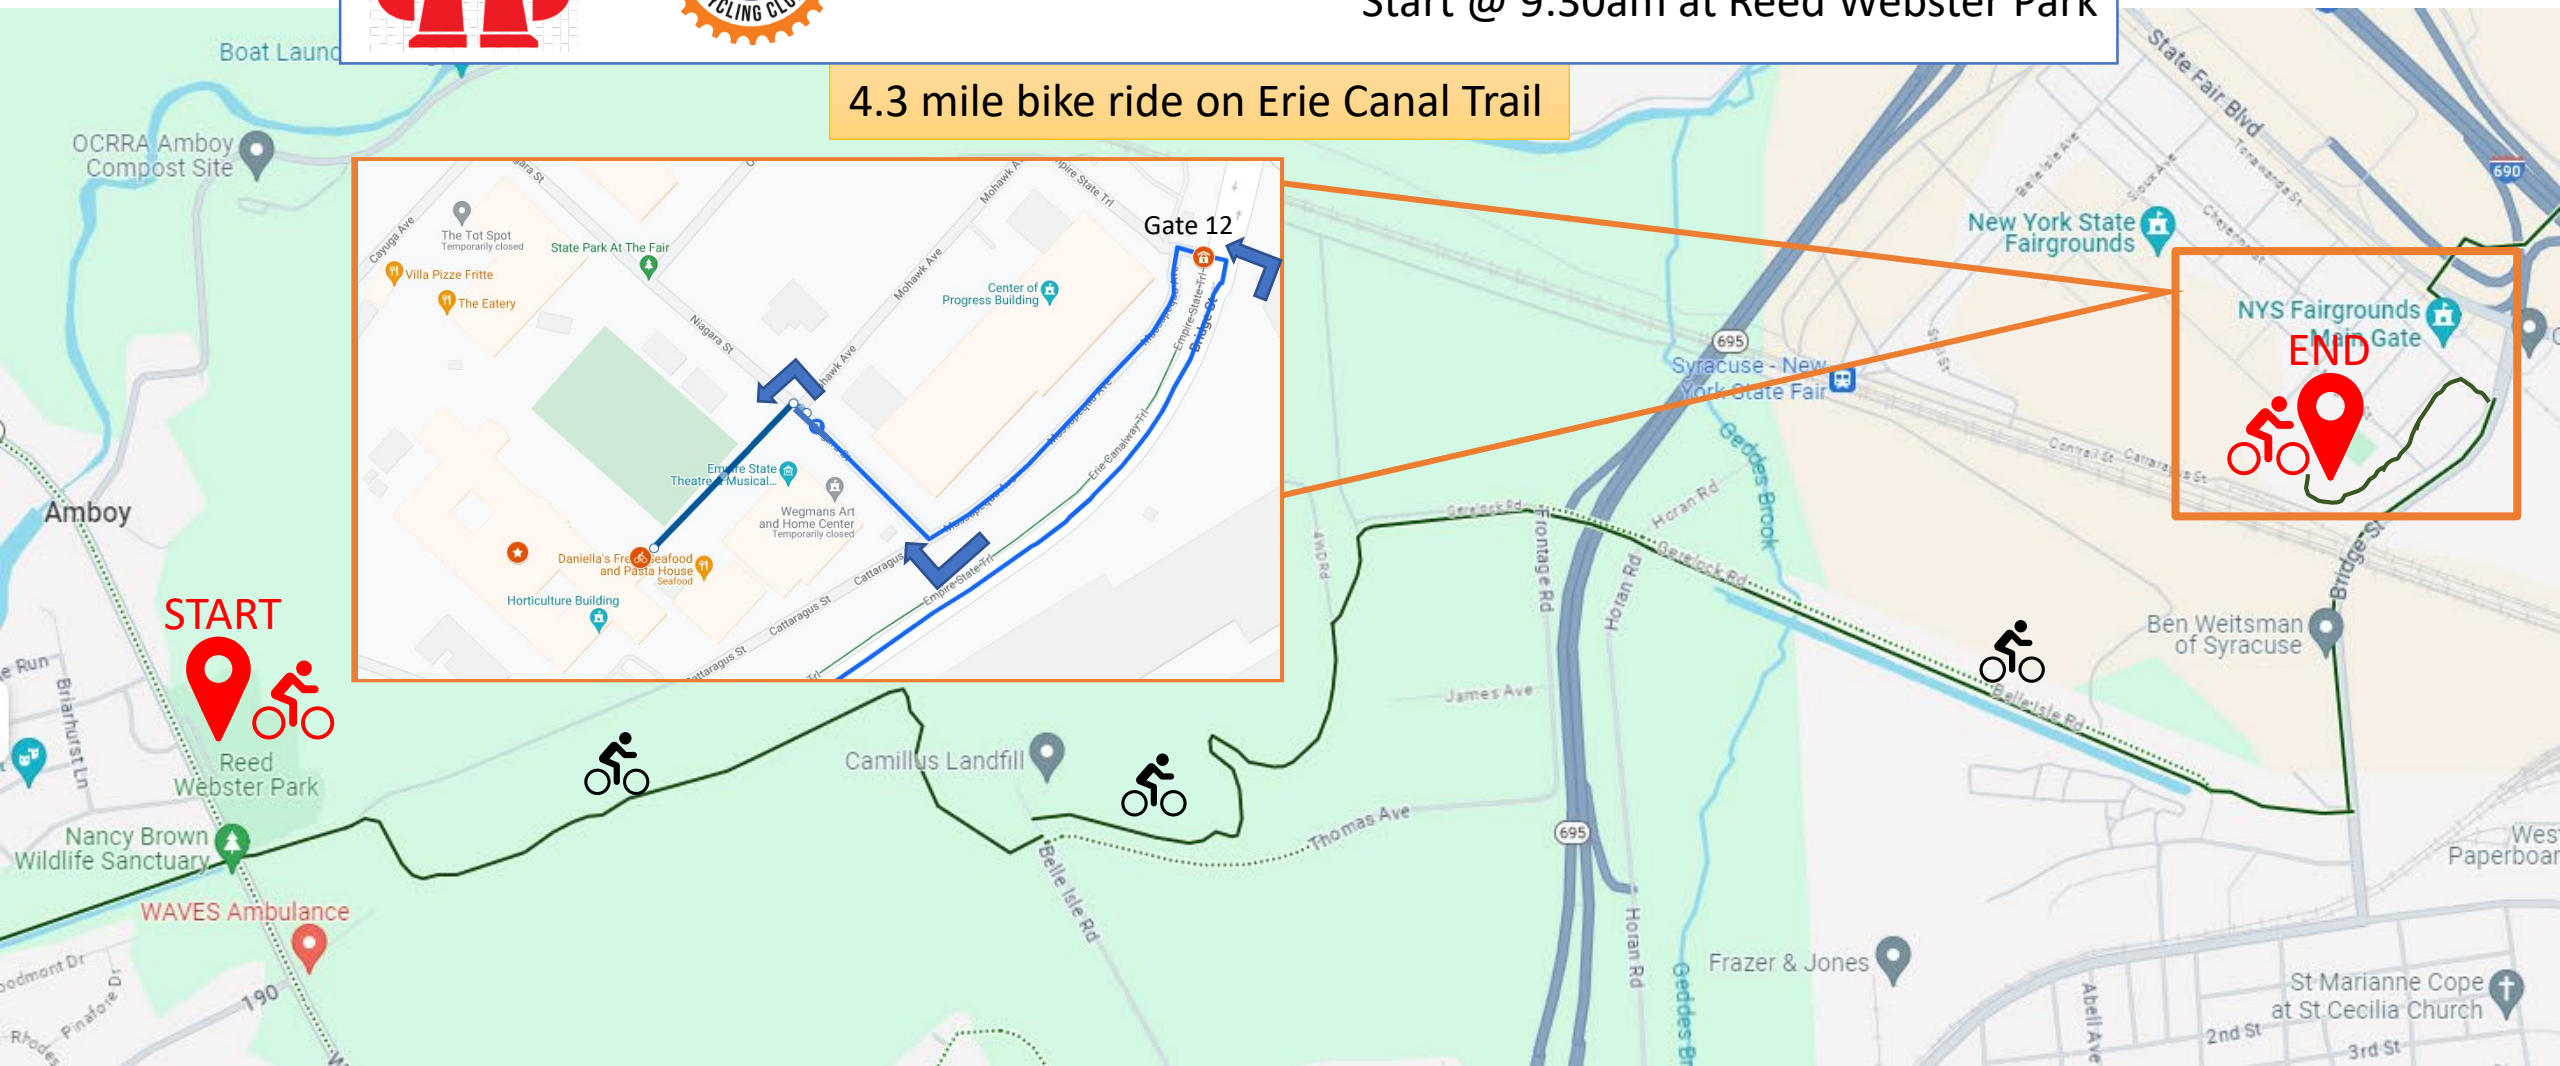

Onondaga Cycling Club/Maker Faire Syracuse Morning Bike Ride to Faire Start @ 9:30am at Reed Webster Park

4.3 mile bike ride on Erie Canal Trail

Onondaga Cycling Club/Maker Faire Syracuse
Afternoon Bike Ride to Reed Webster Park
Start @ 2pm at Horticulture Building NYS State Fairgrounds

4.3 mile bike ride on Erie Canal Trail